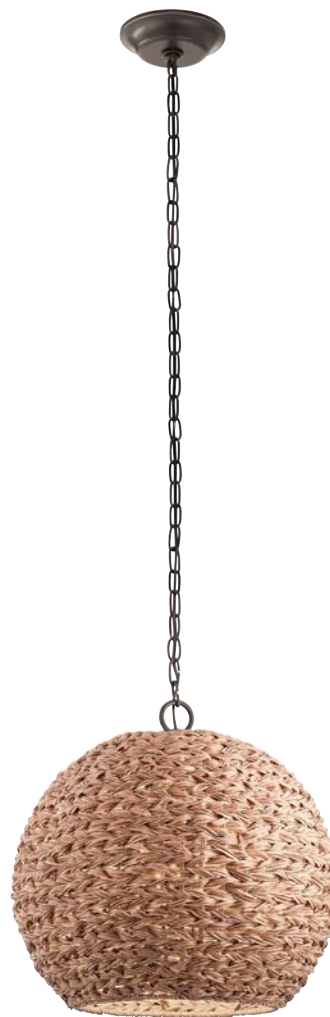

# Outdoor Pendants Palisades

Finish: Olde Bronze®  
Shades: Natural

**A** | 49806 OZNW  
Indoor/Outdoor Pendant

**C** | 49808 OZNW  
Indoor/Outdoor Pendant

**D** | 49809 OZNW  
Indoor/Outdoor Pendant

## Palisades

	ITEM #	FINISH	LIGHT SOURCE	DIMENSIONS	OVRL. H	EXTRA WIRE	CHAIN/STEM	NOTES
<b>A</b>	49806	OZCW, OZNW	(1) 60W (M)	13.25W x 15.75H	90	35	72	Ⓧ Additional chain 4927 OZ.
<b>B</b>	49807	OZCW	(1) 60W (M)	14.25W x 26H	100	29	72	Ⓧ Additional chain 4927 OZ.
<b>C</b>	49808	OZCW, OZNW	(1) 60W (M)	16W x 15.25H	89	34	72	Ⓧ Additional chain 4927 OZ.
<b>D</b>	49809	OZCW, OZNW	(1) 60W (M)	16.5W x 16.5H	90	40	72	Ⓧ Additional chain 4927 OZ.